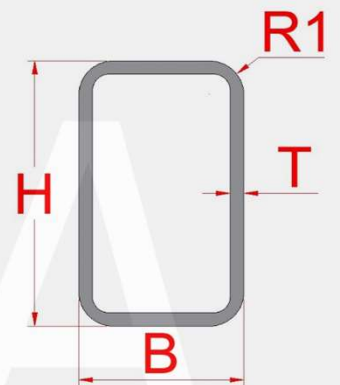

Profiel (HxBxT)	Voorraad (blank)	Handelsgewicht (kg/m)	Dimensies			
			H	B	T	R1
70x40x2		3,31	70	40	2	4,0
70x40x3		4,81	70	40	3	6,0
70x40x4		6,20	70	40	4	8,0
70x50x3		5,29	70	50	3	6,0
70x50x4		6,84	70	50	4	8,0
80x40x2		3,63	80	40	2	4,0
80x40x3	✓	5,29	80	40	3	6,0
80x40x4		6,84	80	40	4	8,0
80x40x5		8,28	80	40	5	10,0
80x50x2		4,02	80	40	2	4,0
80x50x3		5,77	80	50	3	6,0
80x50x4		7,48	80	50	4	8,0
80x50x5		9,08	80	50	5	10,0
80x60x3		6,25	80	60	3	6,0
80x60x4		8,12	80	60	4	8,0
80x60x5		9,88	80	60	5	10,0
90x50x3		6,25	90	50	3	6,0
100x40x2		4,27	100	40	2	4,0
100x40x3		6,25	100	40	3	6,0
100x40x4		8,12	100	40	4	8,0
100x50x3		6,73	100	50	3	6,0
100x50x4		8,76	100	50	4	8,0
100x50x5		10,68	100	50	5	10,0
100x50x6		12,51	100	50	6	12,0
100x60x3		7,21	100	60	3	6,0
100x60x4		9,40	100	60	4	8,0
100x60x5		11,48	100	60	5	10,0
100x60x6		13,47	100	60	6	12,0
100x80x3		8,17	100	80	3	6,0
100x80x4		10,68	100	80	4	8,0
100x80x5		13,08	100	80	5	10,0
100x80x6		15,39	100	80	6	12,0
120x40x3		7,21	120	40	3	6,0
120x40x4		9,40	120	40	4	8,0
120x60x3		8,17	120	60	3	6,0
120x60x4	✓	10,68	120	60	4	8,0
120x60x5		13,08	120	60	5	10,0
120x60x6		15,39	120	60	6	12,0
120x80x3		9,13	120	80	3	6,0
120x80x4		11,96	120	80	4	8,0
120x80x5		14,68	120	80	5	10,0
120x80x6		17,31	120	80	6	12,0
140x70x3		9,61	140	70	3	6,0
140x70x4		12,60	140	70	4	8,0
140x70x5		15,48	140	70	5	10,0
140x70x6		18,27	140	70	6	12,0
140x80x3		10,09	140	80	3	6,0
140x80x4		13,24	140	80	4	8,0
140x80x5		16,28	140	80	5	10,0
150x50x3		9,13	150	50	3	6,0
150x50x4		11,96	150	50	4	8,0
150x50x5		14,68	150	50	5	10,0
150x75x3		10,33	150	75	3	6,0
150x75x5		16,68	150	75	5	10,0
150x75x6		19,71	150	75	6	12,0
150x100x3		11,53	150	100	3	6,0
150x100x4		15,16	150	100	4	8,0
150x100x5		18,68	150	100	5	10,0
150x100x6		22,11	150	100	6	12,0